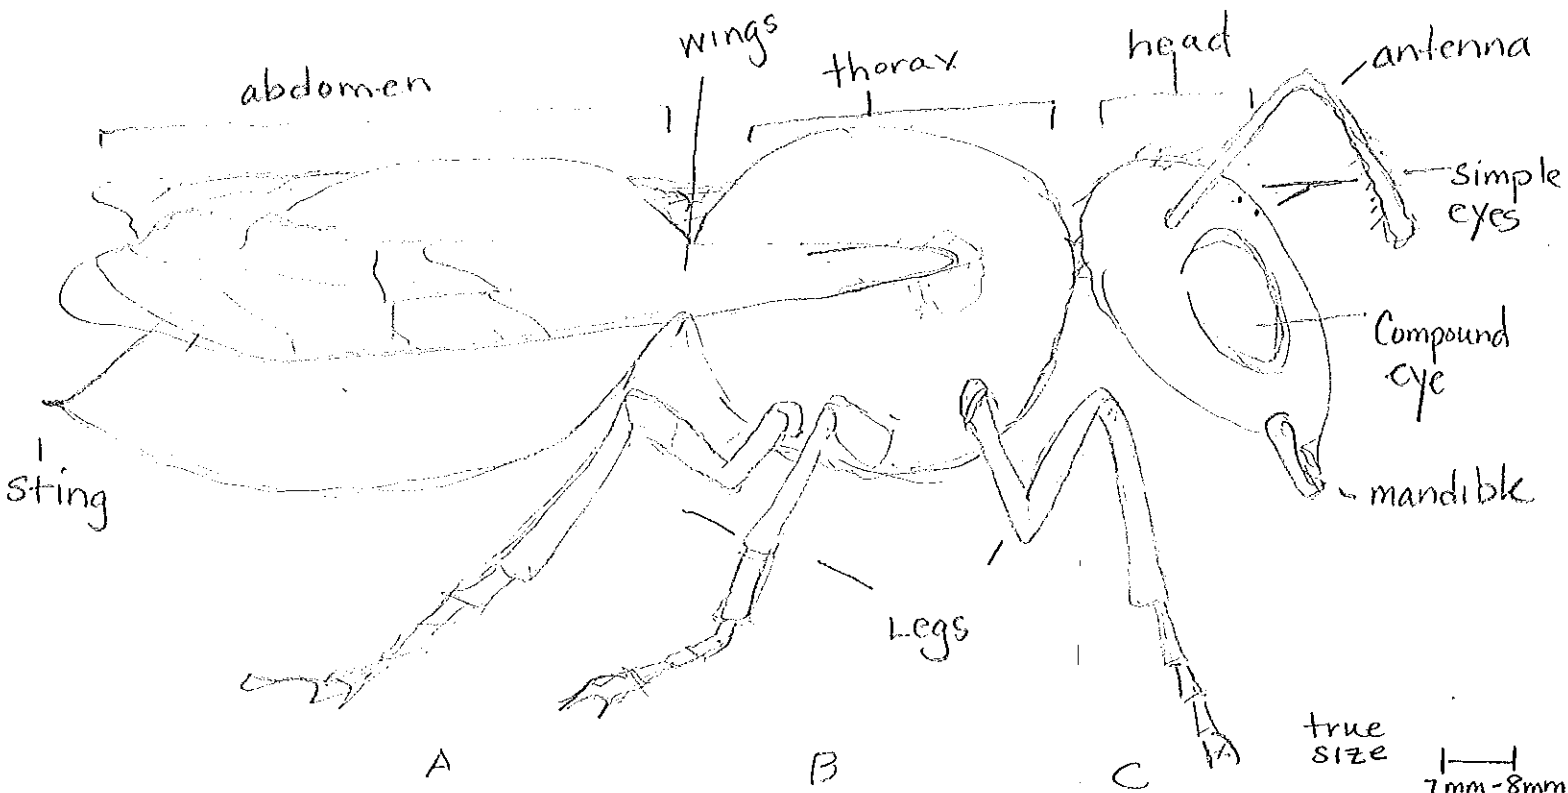

PARSONS
7EP SCIENCE
DECEMBER 12, 2013

(FRONT PANEL)

Augochlora pura
Sweet Bee

interesting facts!

- Sometimes gets salts by tapping from sweating humans!
- can be metallic green, blue, or brown

Habitat
 nests in the ground or hollow wood

Non-aggressive

Typically seen in summer but even as early as late winter!

Complete metamorphosis

Reproduction (life cycle)